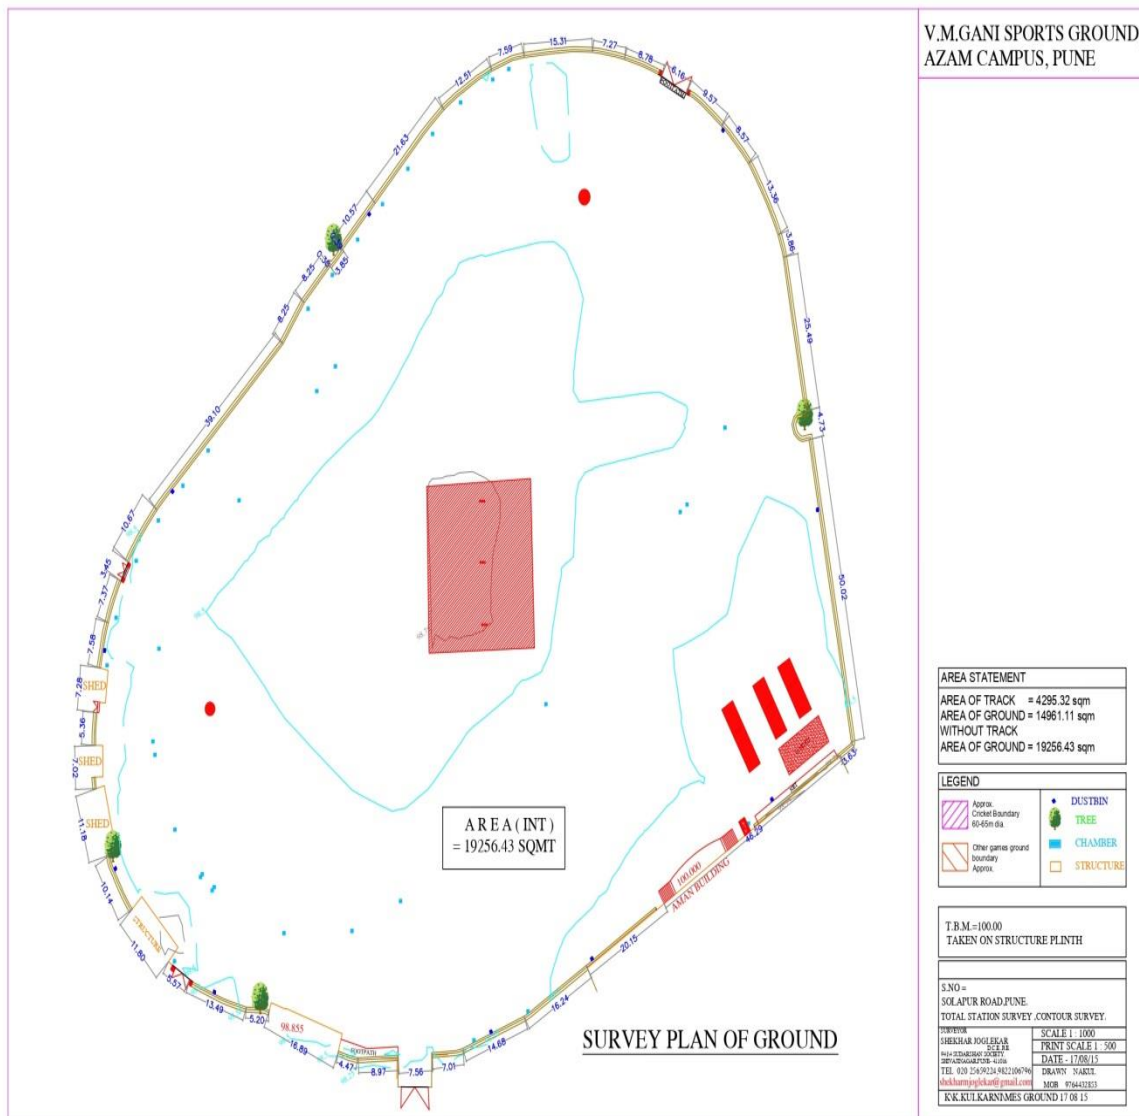

Grass Ground

Function Ground

Badminton Court

Area of Ground

Area of track = 4295.32 sqm

Area of Ground = 14961.11 sqm Without Track

Area of Ground = 19256.43 sqm

Plan Showing Cricket Ground and Athletic Track

Plan for Cricket Ground

Azam Sports Office

**M.C.E. SOCIETY'S
M. A. Rangoonwala Institute of Hotel Management & Research,
AZAM SPORTS ACADEMY**

Facilities

- Total Ground Area of 3 acres
- 10m. Shooting Range
- Lush Green Cricket Ground with 10 turf Cricket Wickets
- Pavilion equipped with toilets
- Separate changing room for Men & Women
- Fully Equipped Gymnasium
- Badminton Hall
- Basketball Court & Tennis Court
- Trained Coaches for all sports
- Provide all sports equipments