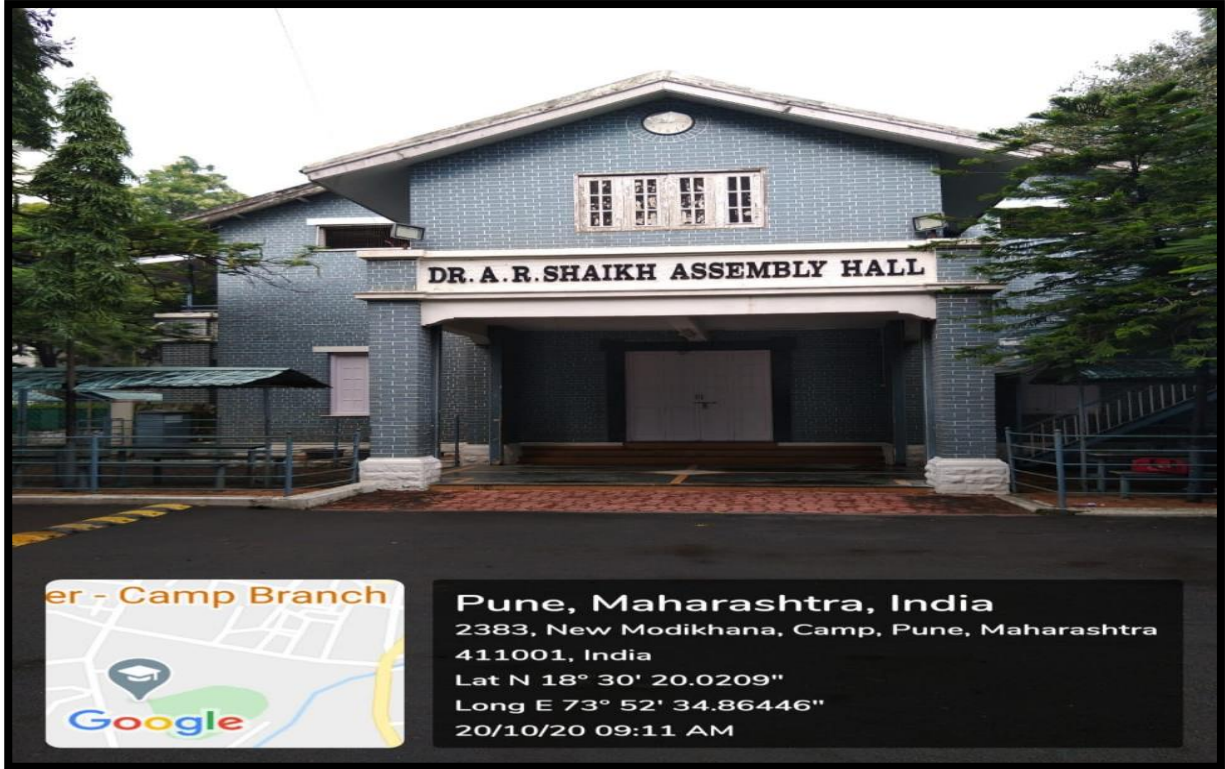

M.C.E. Society's AZAM SPORTS ACADEMY, PUNE LOAN EQUIPMENT REGISTER			
Sr. No.	Name of the Student	Name of the Institute	Class & Division
179	Ms. Almas Patel	AUGHS	V - X
182	Malegaonkar Aradhita	AISC Pune	Pol. Sci
3	Vishnu Sir		
181	Muskan Sayyed	A.V.B.H.S. & Jr. clg	XI Scia
7	Mohammed Ansari	A.V.B.H.S. J	XII Arts
	Sudipto Boini Akshay	A.V.B.H.S. JC	XI com
33	Abhishek Pandey	A.V.B.H.S. J.C	XII sci
14	Ayaf. Pathak	A.V.B.H.S. J.C	XI com
5	Danush. Hanure	A.V.B.H.S. J.C	XII Sci
6	Khan Akhan	A.V.B.H.S. J.C	XII com
7	Sana A Sharif	M.C.F.S English Medium	Teacher
1	Haji Shaikh.	Hotel management.	1st year
2	ANUSHEK Anand	hotel management	2nd

Equipment	Qty.	Issued Date	Return Date	Student Sign.	Issu Sign.	Receiver Sign.	Remark
1. Aluminium Rod	30	08.12.22	10.12.22				91454958
2. Hand Ball	04						
3. Throw Ball	04						
4. Shot put	2 kg						
5. Tape . M.	1						
6. Yellow medicine ball	1 2kg						
7. Dias							
8. Flower pots							
9. Flag stand							
10. 2 Tables							
11. Thick rope							
12. clapper							
13. Flaps							
14. Net							
Flag Stand	25	1.00					91454958
Helmet	1	9/12/22					
Weightlifting castles	1	10/12/22	16/12/22				91454958
shoe	1	10/13/22	16/12/22				91454958
Shoe	1	10/12/22	16/12/22				9882460571
Stud + Football	1+1	10/12/22	16/12/22				9697100745
Stud	1	10/12/22	16/12/22				8113824148
stud	1	10/12/22	16/12/22				927166260
stud+stake+stud	3	10/12/22	14/12/22				766833906
Iron surge	22	12/12/22					8390119109
Table cloth	1	13/12/22					91454958
Hand - Football	1	15/12/22					

Dr. A. R. Shaikh Assembly Hall