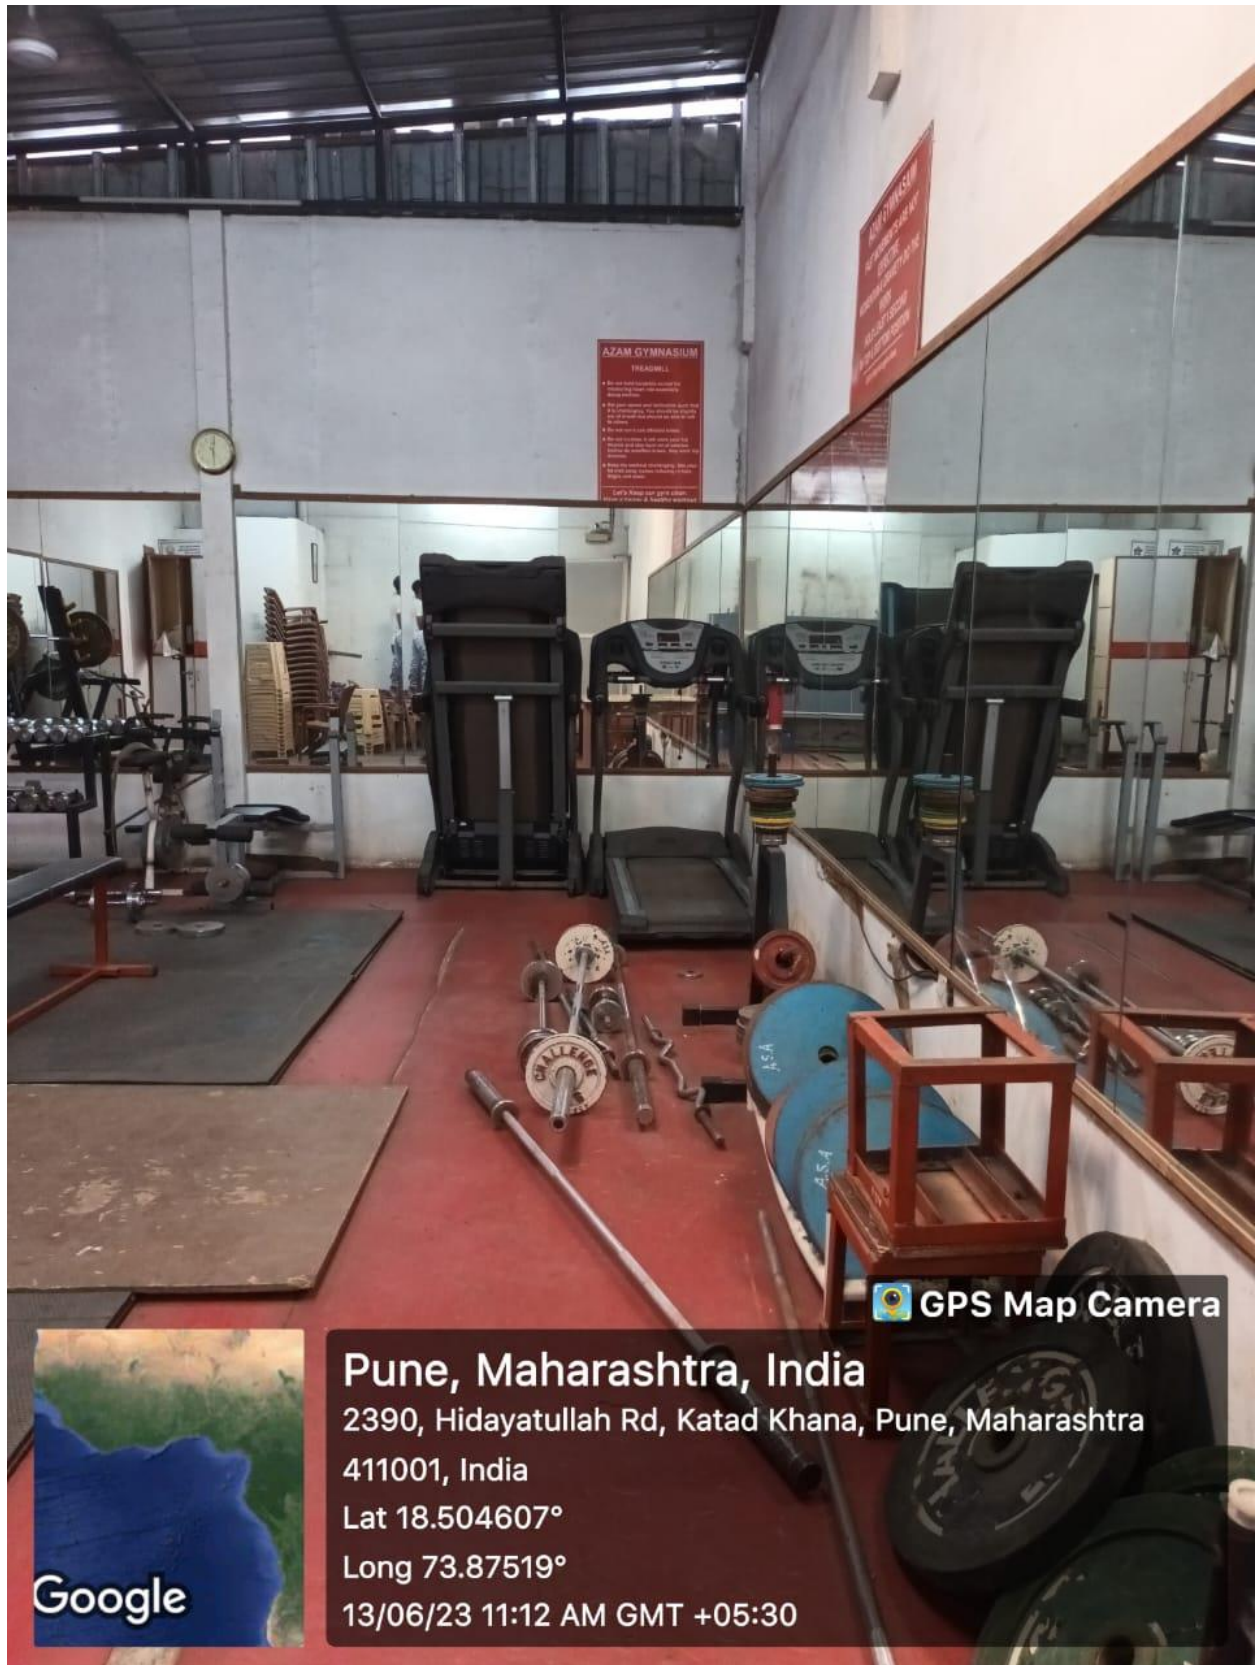

List of Trained Coaches for all Sports

M.C.E. Society
AZAM SPORTS ACADEMY
Coaches List 2022-23

Sr. No	Name	Designation
1	Alwin Adam	Football
2	Sadik Shaikh	Hockey
3	Akhtar Shaikh	Cricket
4	Imran Shaikh	Kabaddi (Morning)
5	Kiran Navgire	Cricket
6	Ajay Sonavane	Archery
7	Rohan Jawale	Hockey (Morning)
8	Vishnu Jadhav	Softball (Morning)
9	Shraddha Sutar	Rifle Shooting
10	Saddam Shaikh	Football (Evening)
11	Ayyub SHaikh	Self Defense
12	Prashant Aware	Athletics (Morning)
13	Rohan Jawale	Hockey (Evening)
14	Vishnu Jadhav	Softball (Evening)
15	Dinesh Kashyap	Athletics (Evening)
16	Niyati Jadhav	Cricket (Evening)
17	Imran Shaikh	Kabaddi (Evening)
18	Saddam Sayyed	Football (Evening)