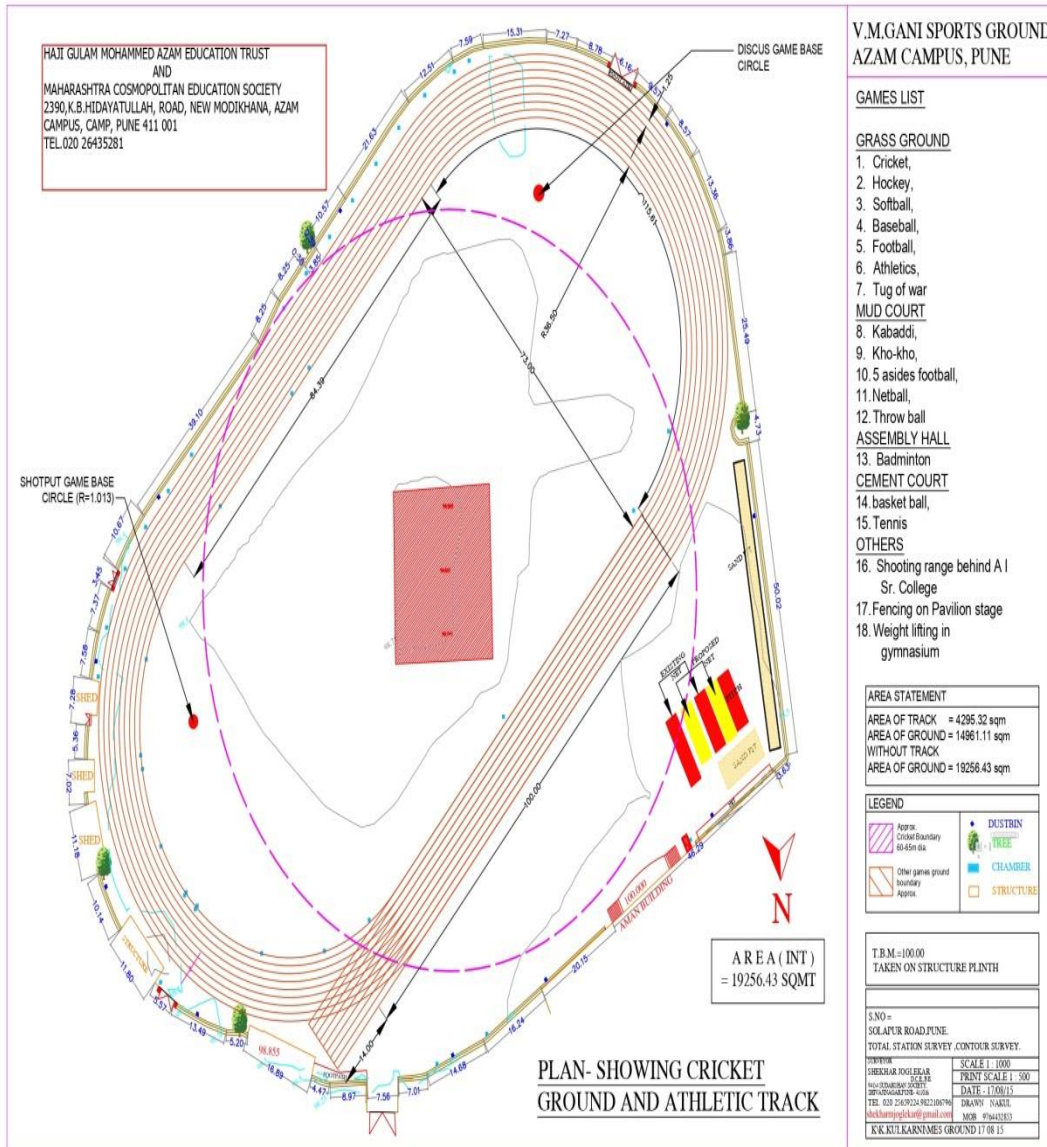

Details of List of games played by the students

Sr. No	Ground	Area/Size	Year of Establishment	Games list
1	Grass Ground (V.M. Sports ground)	207274.49 Sq. ft	2000-2001	Cricket,- 2 team
				Hockey
				Soft ball
				Baseball
				Football -2 team
				Athletics
				Tug of war
2	Mud Court	37764 sq.ft	2000-2001	Kabaddi- team
				Khokho
				Netball
				Throw ball
				Volleyball
3	Badminton Court	3600 sq. ft	2000-2001	Badminton
4	Cement Court	5000 sq. ft	2000-2001	Basket Ball
				Tennis
5	Others	3000 sq. ft	2000-2001	Shooting range area Fencing on pavilion stage Weight lifting in gymnasium

Grass Ground

Function Ground

Badminton Court

Area of Ground

Area of track = 4295.32 sqm

Area of Ground = 14961.11 sqm Without Track

Area of Ground = 19256.43 sqm

Plan Showing Cricket Ground and Athletic Track

Plan for Cricket Ground

Azam Sports Office

**M.C.E. SOCIETY'S
M. A. Rangoonwala Institute of Hotel Management & Research,
AZAM SPORTS ACADEMY**

Facilities

- Total Ground Area of 3 acres
- 10m. Shooting Range
- Lush Green Cricket Ground with 10 turf Cricket Wickets
- Pavilion equipped with toilets
- Separate changing room for Men & Women
- Fully Equipped Gymnasium
- Badminton Hall
- Basketball Court & Tennis Court
- Trained Coaches for all sports
- Provide all sports equipments