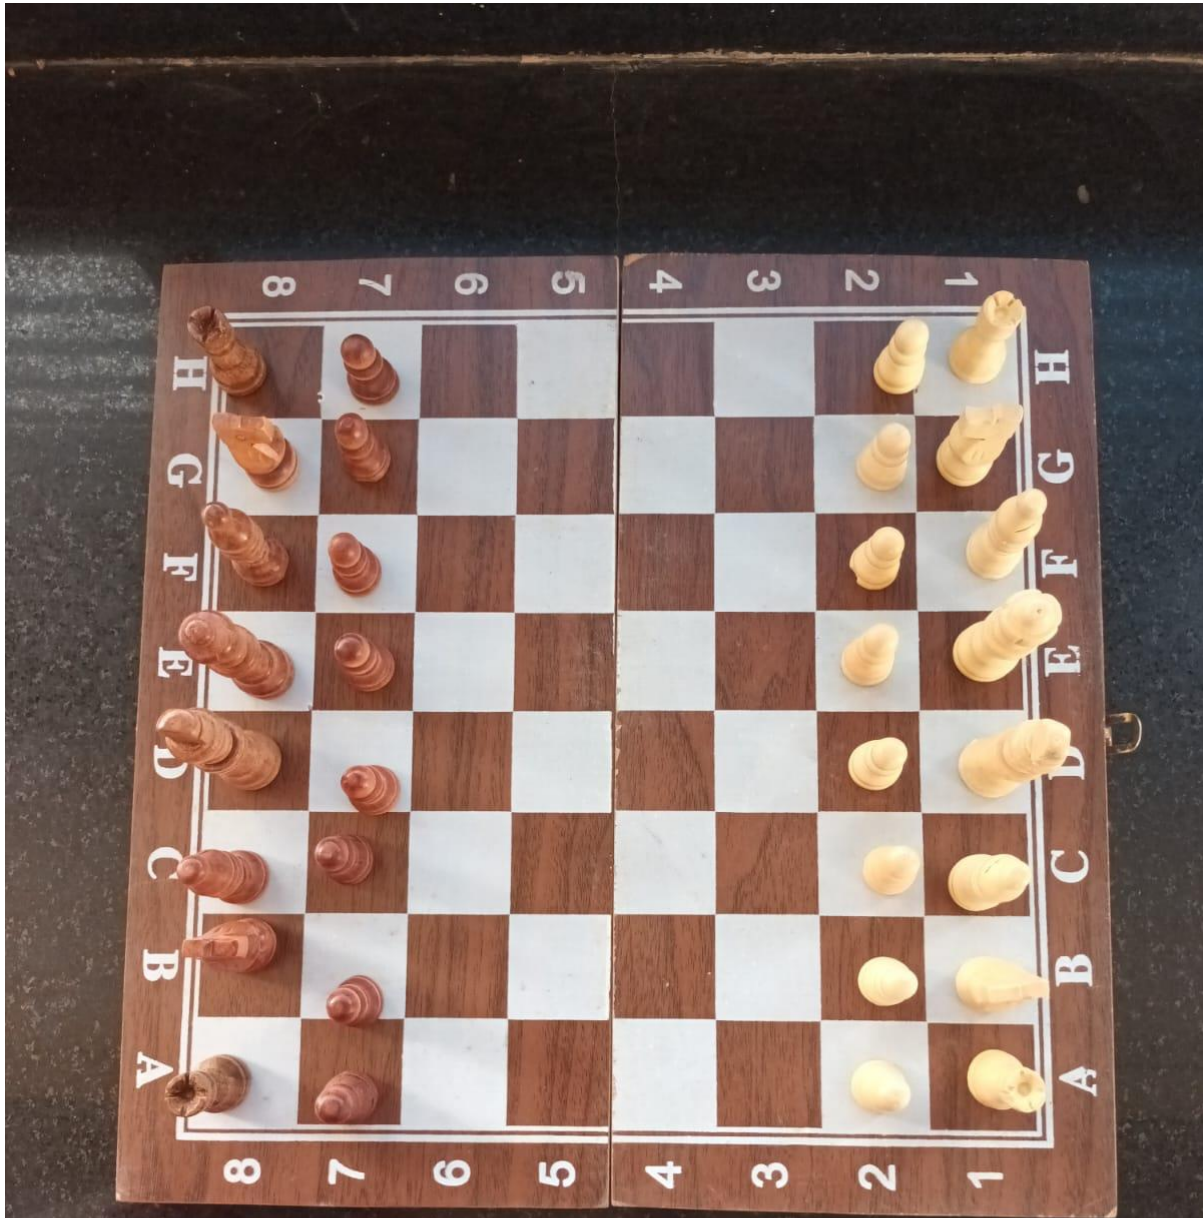

Chess

GPS Map Camera