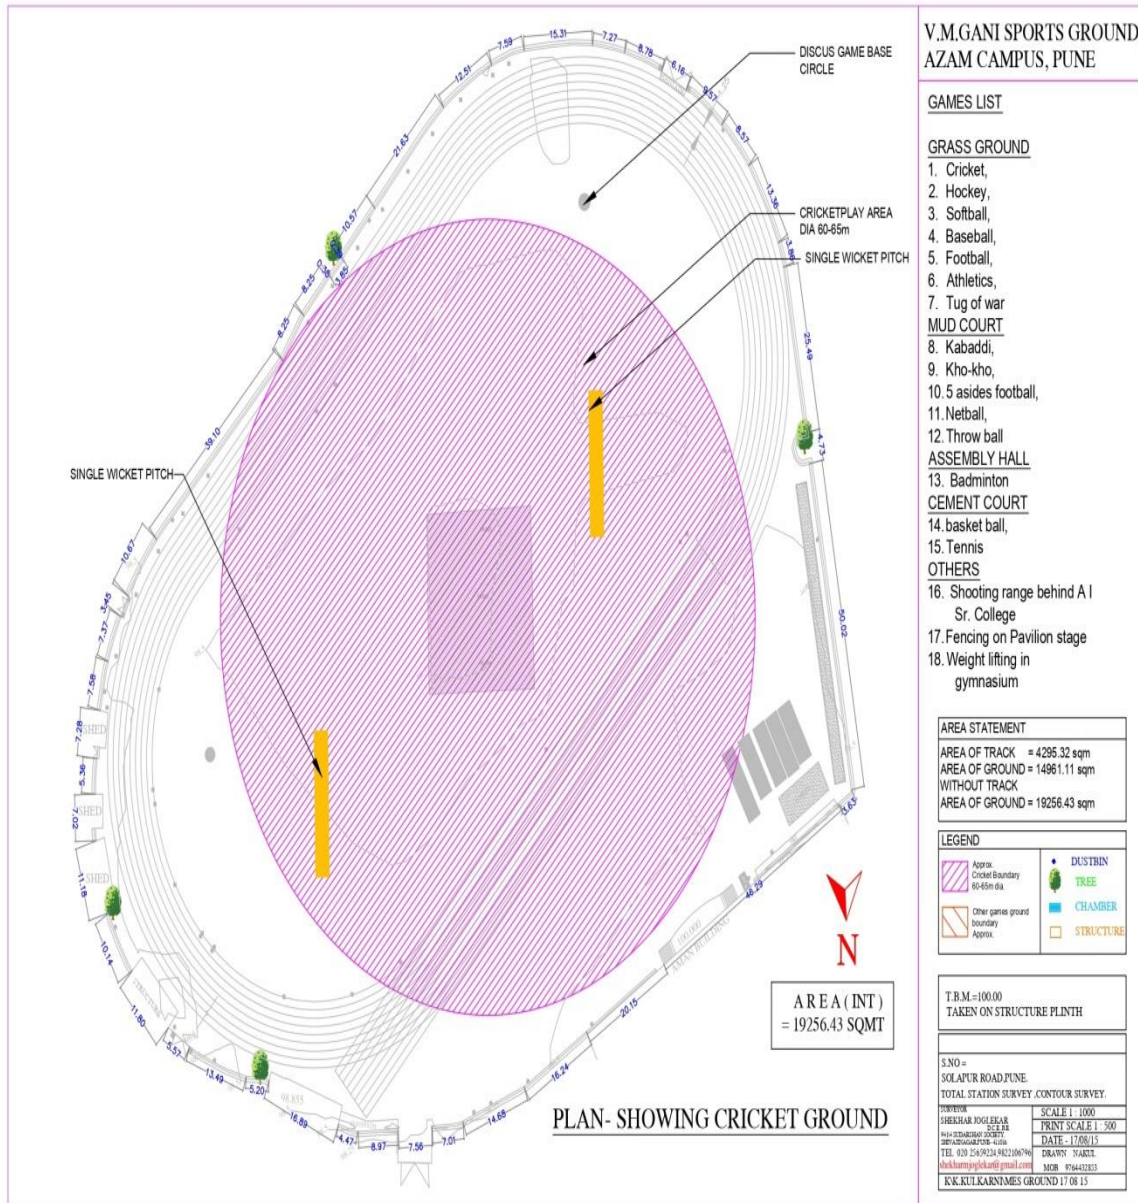

Details of List of games played by the students

Sr. No	Ground	Area/Size	Year of Establishment	Games list
1	Grass Ground (V.M. Sports ground)	207274.49 Sq. ft	2000-2001	Cricket,- 2 team
				Hockey
				Soft ball
				Baseball
				Football -2 team
				Athletics
				Tug of war
2	Mud Court	37764 sq.ft	2000-2001	Kabaddi- team
				Khokho
				Netball
				Throw ball
				Volleyball
3	Badminton Court	3600 sq. ft	2000-2001	Badminton
4	Cement Court	5000 sq. ft	2000-2001	Basket Ball
				Tennis
5	Others	3000 sq. ft	2000-2001	Shooting range area Fencing on pavilion stage Weight lifting in gymnasium

Grass Ground

Function Ground

Badminton Court

Area of Ground

Area of track = 4295.32 sqm

Area of Ground = 14961.11 sqm Without Track

Area of Ground = 19256.43 sqm

Plan Showing Cricket Ground and Athletic Track

Plan for Cricket Ground

Azam Sports Office

**M.C.E. SOCIETY'S
M. A. Rangoonwala Institute of Hotel Management & Research,
AZAM SPORTS ACADEMY**

Facilities

- Total Ground Area of 3 acres
- 10m. Shooting Range
- Lush Green Cricket Ground with 10 turf Cricket Wickets
- Pavilion equipped with toilets
- Separate changing room for Men & Women
- Fully Equipped Gymnasium
- Badminton Hall
- Basketball Court & Tennis Court
- Trained Coaches for all sports
- Provide all sports equipments